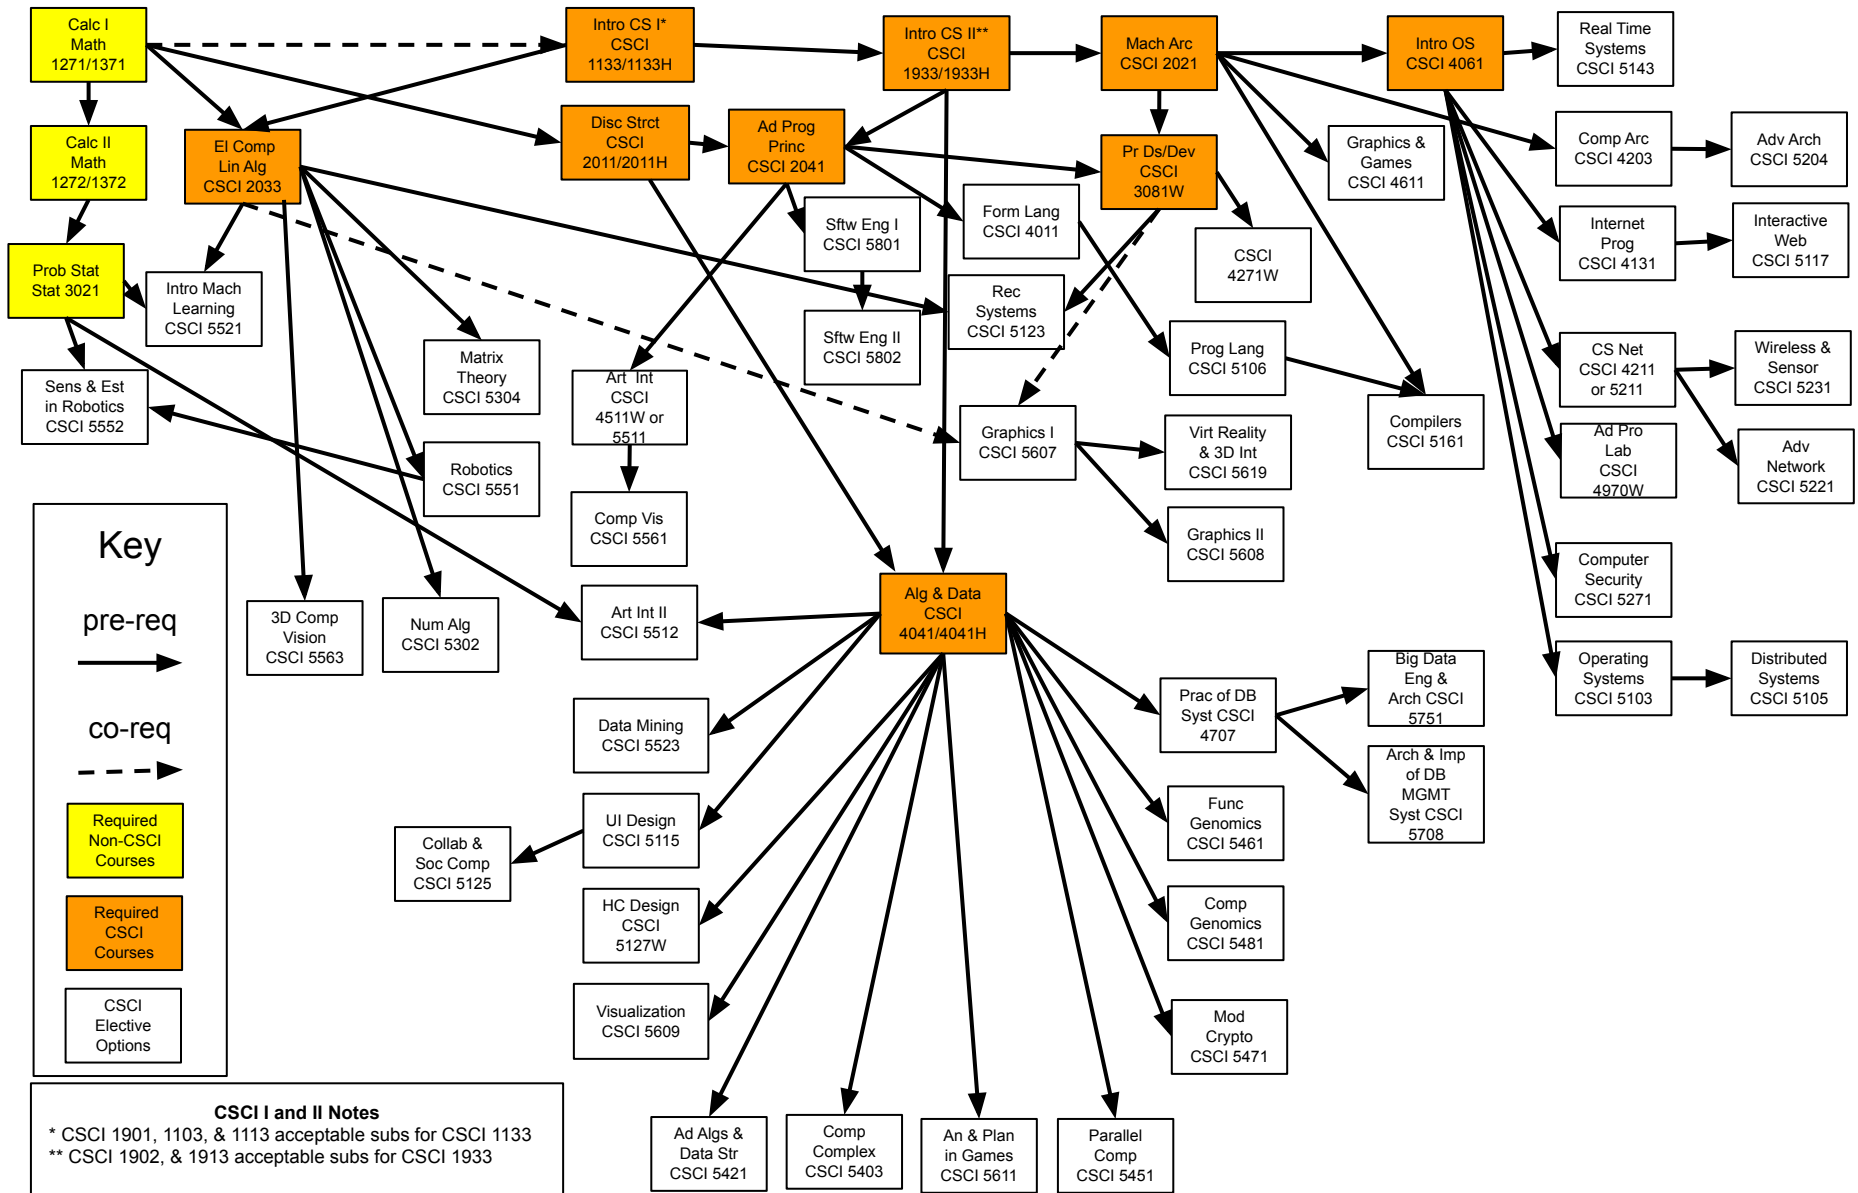

# Computer Science & Engineering Undergraduate Prerequisite Chart

Note: This is meant to be used as a course planning tool and not a graduation requirement tool. Please use your APAS, college advisor, and CSCI advisor for graduation planning.